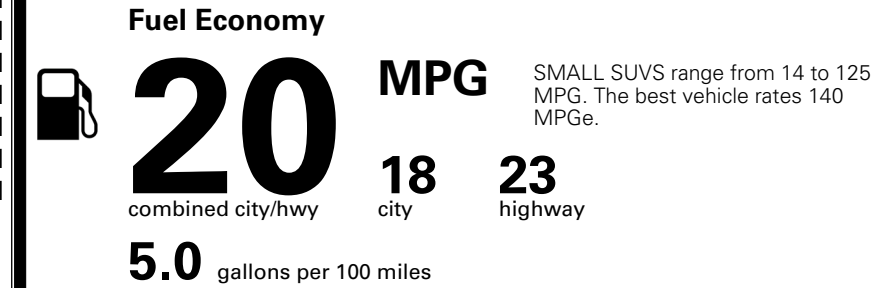

MSRP INCLUDING OPTIONS

\$ 47,015.00

INLAND FREIGHT AND HANDLING

\$ 1,545.00

TOTAL MANUFACTURER'S SUGGESTED RETAIL PRICE ▶

\$ 48,560.00

EPA DOT Fuel Economy and Environment

Gasoline Vehicle