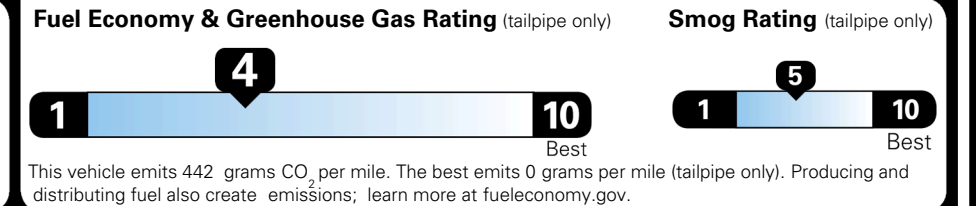

You spend
$3,500
more in fuel costs
over 5 years
compared to the
average new vehicle.

Annual fuel cost
$2,600