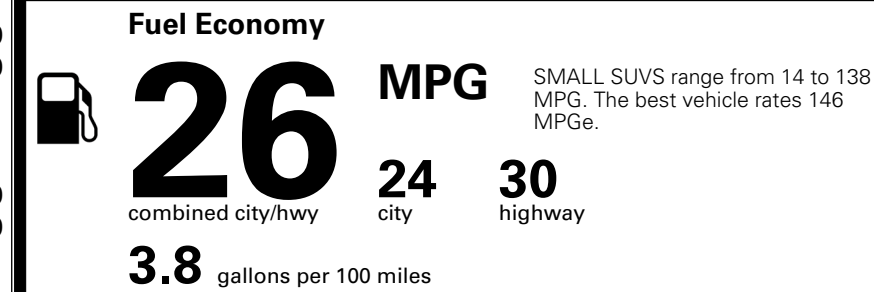

WARRANTY
 10 Year/100,000 Mile Limited Powertrain Warranty
 5 Year/60,000 Mile Limited Basic Warranty
 5 Year/60,000 Mile Roadside Assistance

MANUFACTURER'S SUGGESTED RETAIL PRICE ►

ADDITIONAL INSTALLED EQUIPMENT:
 (In addition to or in place of standard features)
 Wolf Gray Paint \$495.00
 X-Line Premium Package \$1,500.00
 - Panoramic Sunroof w/ Power Sunshade
 - Smart Power Liftgate
 - LED Interior Lighting
 Auto-Dimming Mirror w/ HomeLink™ \$375.00
 First Aid Kit, Small \$45.00

MSRP INCLUDING OPTIONS \$ 35,505.00
 INLAND FREIGHT AND HANDLING \$ 1,495.00

TOTAL MANUFACTURER'S SUGGESTED RETAIL PRICE ► \$ 37,000.00

EPA DOT Fuel Economy and Environment

Gasoline Vehicle

You spend \$1,000 more in fuel costs over 5 years compared to the average new vehicle.