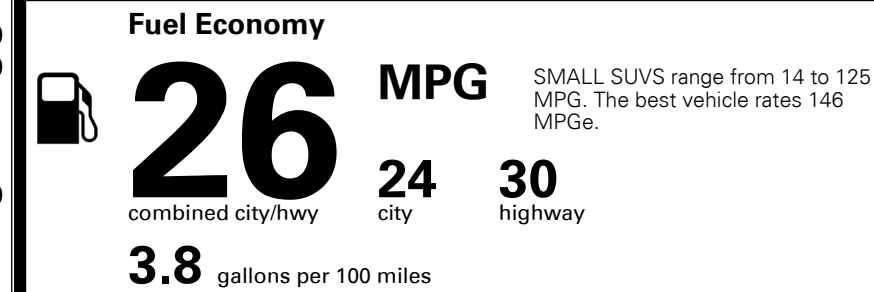

MSRP INCLUDING OPTIONS \$ 35,360.00

INLAND FREIGHT AND HANDLING \$ 1,445.00

TOTAL MANUFACTURER'S SUGGESTED RETAIL PRICE ► \$ 36,805.00

EPA DOT Fuel Economy and Environment

Gasoline Vehicle

You spend \$1,000 more in fuel costs over 5 years compared to the average new vehicle.