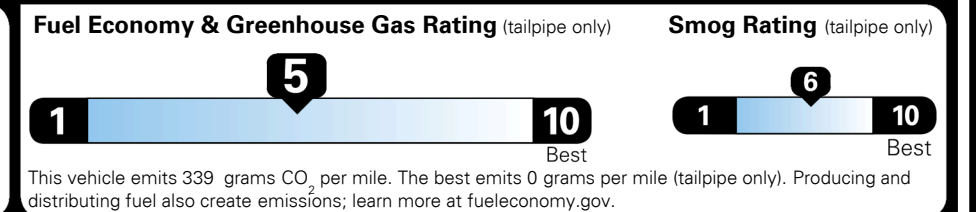

Actual results will vary for many reasons, including driving conditions and how you drive and maintain your vehicle. The average new vehicle gets 29 MPG and costs $8,500 to fuel over 5 years. Cost estimates are based on 15,000 miles per year at $ 3.30 per gallon. MPGe is miles per gasoline gallon equivalent. Vehicle emissions are a significant cause of climate change and smog.

fueleconomy.gov
Calculate personalized estimates and compare vehicles

Smartphone QR Code