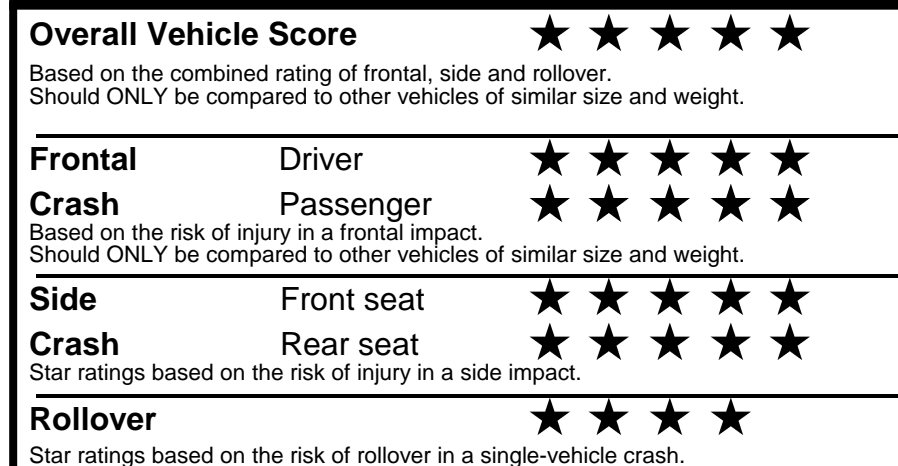

fueleconomy.gov
 Calculate personalized estimates and compare vehicles

Smartphone QR Code

GOVERNMENT 5-STAR SAFETY RATINGS

PARTS CONTENT INFORMATION

FOR VEHICLES IN THIS CAR LINE U.S./CANADIAN PARTS CONTENT: 55 %