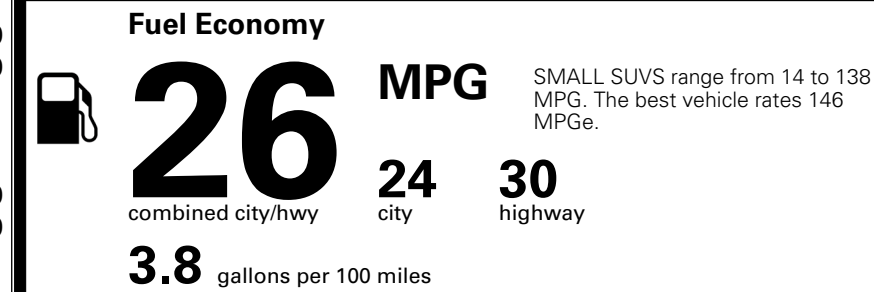

WARRANTY
 10 Year/100,000 Mile Limited Powertrain Warranty
 5 Year/60,000 Mile Limited Basic Warranty
 5 Year/60,000 Mile Roadside Assistance

MANUFACTURER'S SUGGESTED RETAIL PRICE ►

ADDITIONAL INSTALLED EQUIPMENT:
 (In addition to or in place of standard features)
 Glacial White Pearl Paint \$495.00
 X-Line Premium Package \$1,500.00
 - Panoramic Sunroof w/ Power Sunshade
 - Smart Power Liftgate
 - LED Interior Lighting
 Auto-Dimming Mirror w/ HomeLink™ \$375.00
 First Aid Kit, Small \$45.00

MSRP INCLUDING OPTIONS \$ 35,505.00
 INLAND FREIGHT AND HANDLING \$ 1,495.00

TOTAL MANUFACTURER'S SUGGESTED RETAIL PRICE ► \$ 37,000.00

EPA DOT Fuel Economy and Environment

Gasoline Vehicle

You spend \$1,000 more in fuel costs over 5 years compared to the average new vehicle.