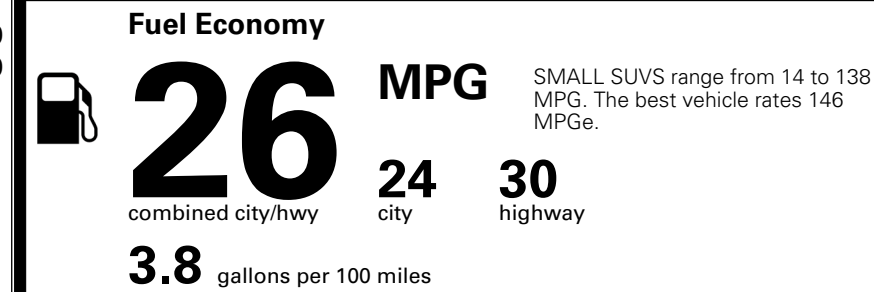

MSRP INCLUDING OPTIONS \$ 33,960.00

INLAND FREIGHT AND HANDLING \$ 1,495.00

TOTAL MANUFACTURER'S SUGGESTED RETAIL PRICE ▶ \$ 35,455.00

EPA DOT Fuel Economy and Environment

Gasoline Vehicle

You spend \$1,000 more in fuel costs over 5 years compared to the average new vehicle.