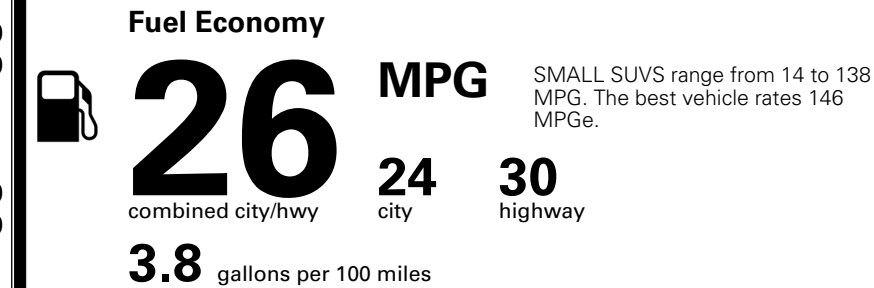

WARRANTY
 10 Year/100,000 Mile Limited Powertrain Warranty
 5 Year/60,000 Mile Limited Basic Warranty
 5 Year/60,000 Mile Roadside Assistance

MANUFACTURER'S SUGGESTED RETAIL PRICE ►

ADDITIONAL INSTALLED EQUIPMENT:
 (In addition to or in place of standard features)
 Wolf Gray Paint \$495.00
 X-Line Premium Package \$1,500.00
 - Panoramic Sunroof w/ Power Sunshade
 - Smart Power Liftgate
 - LED Interior Lighting
 Auto-Dimming Mirror w/ HomeLink™ \$375.00
 First Aid Kit, Small \$45.00

MSRP INCLUDING OPTIONS \$ 35,505.00
 INLAND FREIGHT AND HANDLING \$ 1,495.00

TOTAL MANUFACTURER'S SUGGESTED RETAIL PRICE ► \$ 37,000.00

EPA DOT Fuel Economy and Environment

Gasoline Vehicle

You spend \$1,000 more in fuel costs over 5 years compared to the average new vehicle.