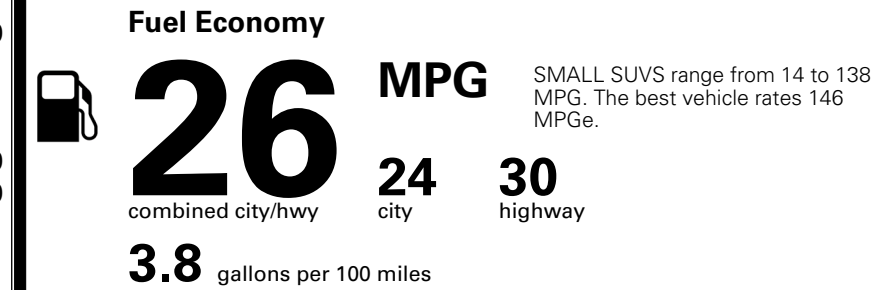

MSRP INCLUDING OPTIONS \$ 35,010.00

INLAND FREIGHT AND HANDLING \$ 1,495.00

TOTAL MANUFACTURER'S SUGGESTED RETAIL PRICE ▶ \$ 36,505.00

EPA DOT Fuel Economy and Environment

Gasoline Vehicle

You spend \$1,000 more in fuel costs over 5 years compared to the average new vehicle.