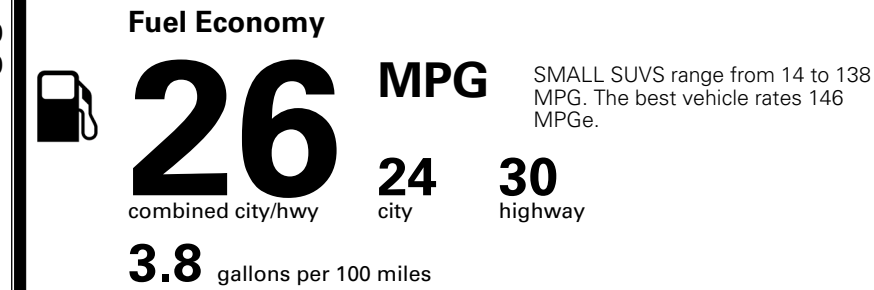

MSRP INCLUDING OPTIONS \$ 34,060.00

INLAND FREIGHT AND HANDLING \$ 1,495.00

TOTAL MANUFACTURER'S SUGGESTED RETAIL PRICE ▶ \$ 35,555.00

EPA DOT Fuel Economy and Environment

Gasoline Vehicle

You spend \$1,000 more in fuel costs over 5 years compared to the average new vehicle.