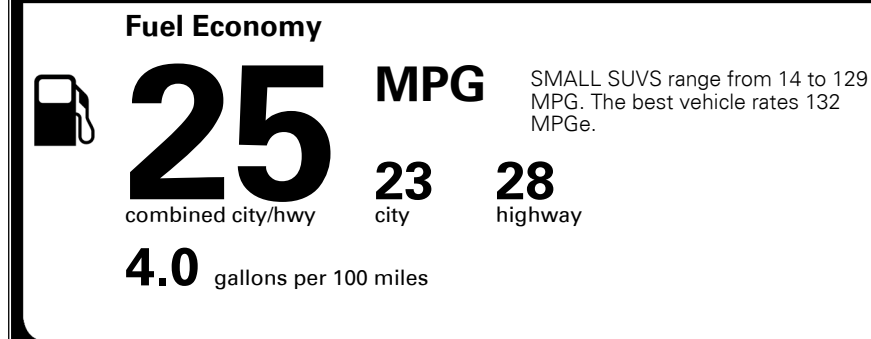

EPA DOT Fuel Economy and Environment

Gasoline Vehicle

You spend
$750
more in fuel costs
over 5 years
compared to the
average new vehicle.

Annual fuel cost
$1,750