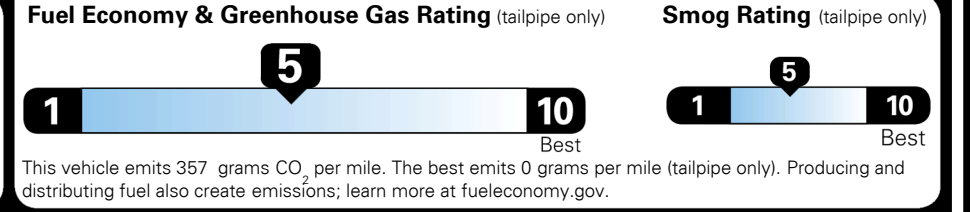

EPA DOT Fuel Economy and Environment

Gasoline Vehicle

You spend
\$750
 more in fuel costs
 over 5 years
 compared to the
 average new vehicle.

Annual fuel cost
\$1,750

Actual results will vary for many reasons, including driving conditions and how you drive and maintain your vehicle. The average new vehicle gets 28 MPG and costs \$8,000 to fuel over 5 years. Cost estimates are based on 15,000 miles per year at \$ 2.95 per gallon. MPGe is miles per gasoline gallon equivalent. Vehicle emissions are a significant cause of climate change and smog.