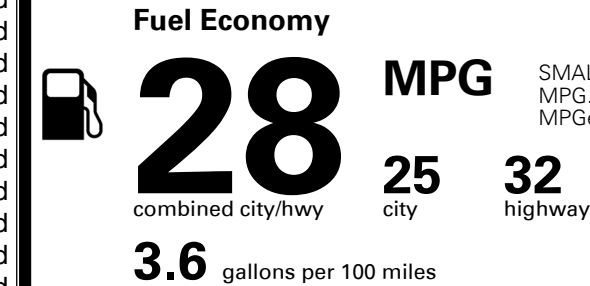

EPA DOT Fuel Economy and Environment

Gasoline Vehicle

SMALL SUVs range from 14 to 123 MPG. The best vehicle rates 132 MPGe.

You save $0
in fuel costs over 5 years compared to the average new vehicle.

Annual fuel cost $1,600

Fuel Economy & Greenhouse Gas Rating (tailpipe only) **Smog Rating** (tailpipe only)