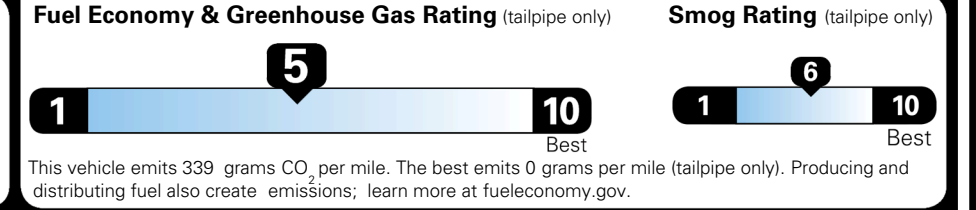

TOTAL ADDITIONAL WEIGHT: 2.0

EPA DOT Fuel Economy and Environment

Gasoline Vehicle

You spend \$1,000 more in fuel costs over 5 years compared to the average new vehicle.

Annual fuel cost \$1,900

Actual results will vary for many reasons, including driving conditions and how you drive and maintain your vehicle. The average new vehicle gets 29 MPG and costs \$8,500 to fuel over 5 years. Cost estimates are based on 15,000 miles per year at \$ 3.30 per gallon. MPGe is miles per gasoline gallon equivalent. Vehicle emissions are a significant cause of climate change and smog.