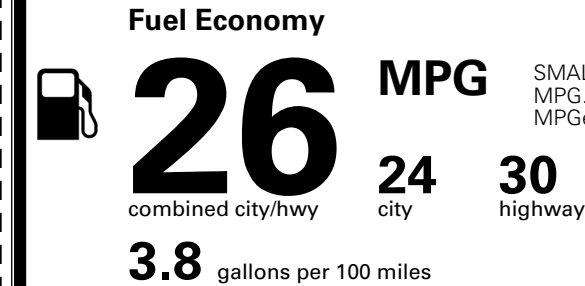

MSRP INCLUDING OPTIONS \$ 34,305.00

INLAND FREIGHT AND HANDLING \$ 1,495.00

TOTAL MANUFACTURER'S SUGGESTED RETAIL PRICE ▶

\$ 35,800.00

TOTAL ADDITIONAL WEIGHT: 2.0

*Additional terms and conditions apply.

**Kia Connect may be currently unavailable for some Model Year 2022 and newer vehicles sold or purchased in Massachusetts; please see owners.kia.com for more information.

EPA DOT Fuel Economy and Environment

SMALL SUVs range from 14 to 138 MPG. The best vehicle rates 146 MPGe.

Gasoline Vehicle

You spend \$1,000 more in fuel costs over 5 years compared to the average new vehicle.