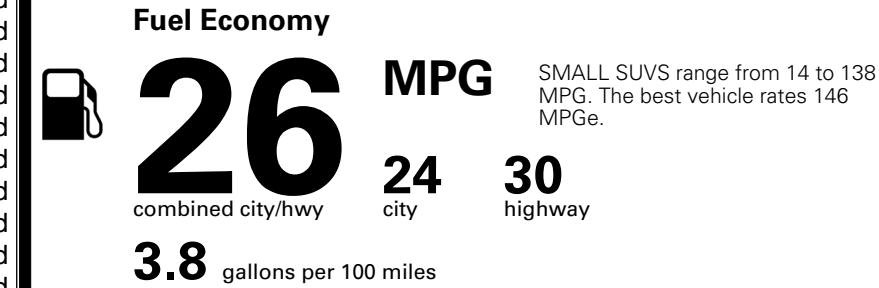

EPA DOT Fuel Economy and Environment

Gasoline Vehicle

You spend $1,000 more in fuel costs over 5 years compared to the average new vehicle.

Annual fuel cost $1,900