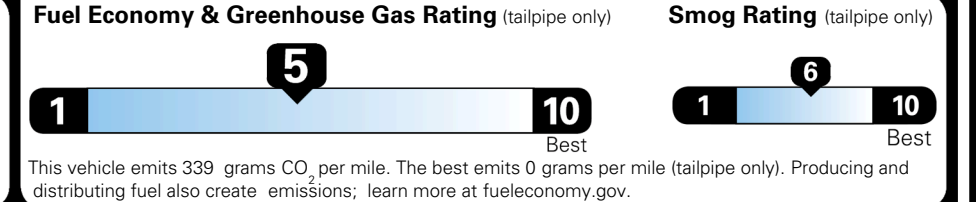

TOTAL ADDITIONAL WEIGHT: 2.0

EPA DOT Fuel Economy and Environment

Gasoline Vehicle

You spend \$1,000 more in fuel costs over 5 years compared to the average new vehicle.

Annual fuel cost \$1,900

Actual results will vary for many reasons, including driving conditions and how you drive and maintain your vehicle. The average new vehicle gets 29 MPG and costs \$8,500 to fuel over 5 years. Cost estimates are based on 15,000 miles per year at \$ 3.30 per gallon. MPGe is miles per gasoline gallon equivalent. Vehicle emissions are a significant cause of climate change and smog.