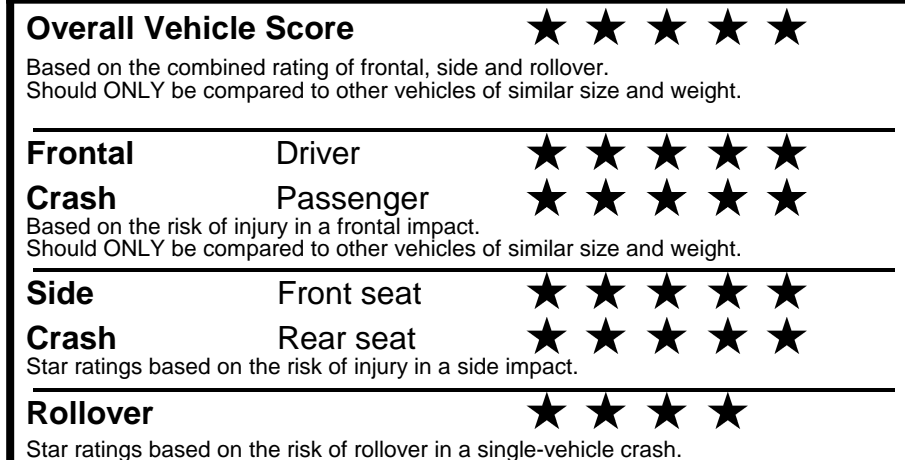

GOVERNMENT 5-STAR SAFETY RATINGS

PARTS CONTENT INFORMATION

FOR VEHICLES IN THIS CAR LINE U.S./CANADIAN PARTS CONTENT: 55 %

MAJOR SOURCES OF FOREIGN PARTS: KOREA: 30%

NOTE: PARTS CONTENT DOES NOT INCLUDE FINAL ASSEMBLY, DISTRIBUTION, OR OTHER NON-PARTS COSTS.

Star ratings range from 1 to 5 stars (★★★★★) with 5 being the highest. Source: National Highway Traffic Safety Administration (NHTSA). www.safercar.gov or 1-888-327-4236

FOR THIS VEHICLE FINAL ASSEMBLY POINT: WEST POINT, GA, USA

Manufacturer's suggested retail price includes Manufacturer's recommended pre-delivery service. License and title fees, state and local taxes and other dealer installed options and accessories are not included in the manufacturer's suggested retail price.

COUNTRY OF ORIGIN ENGINE (MOTOR): USA
TRANSMISSION: USA