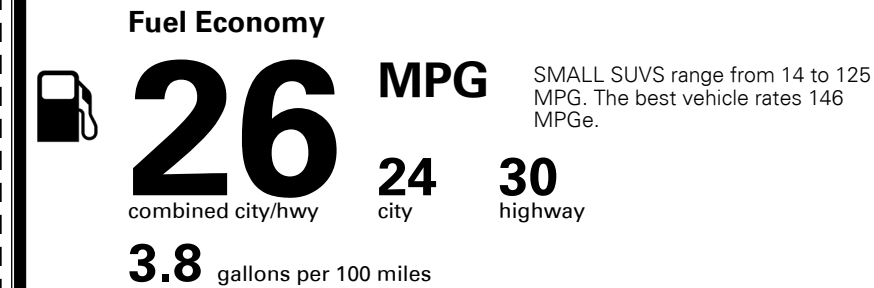

MSRP INCLUDING OPTIONS \$ 33,850.00

INLAND FREIGHT AND HANDLING \$ 1,445.00

TOTAL MANUFACTURER'S SUGGESTED RETAIL PRICE ▶ \$ 35,295.00

TOTAL ADDITIONAL WEIGHT: 0.6

EPA DOT Fuel Economy and Environment

Gasoline Vehicle