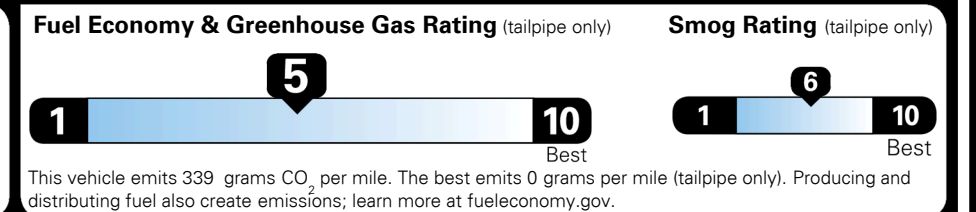

Actual results will vary for many reasons, including driving conditions and how you drive and maintain your vehicle. The average new vehicle gets 29 MPG and costs $8,500 to fuel over 5 years. Cost estimates are based on 15,000 miles per year at $ 3.30 per gallon. MPGe is miles per gasoline gallon equivalent. Vehicle emissions are a significant cause of climate change and smog.

fueleconomy.gov
Calculate personalized estimates and compare vehicles