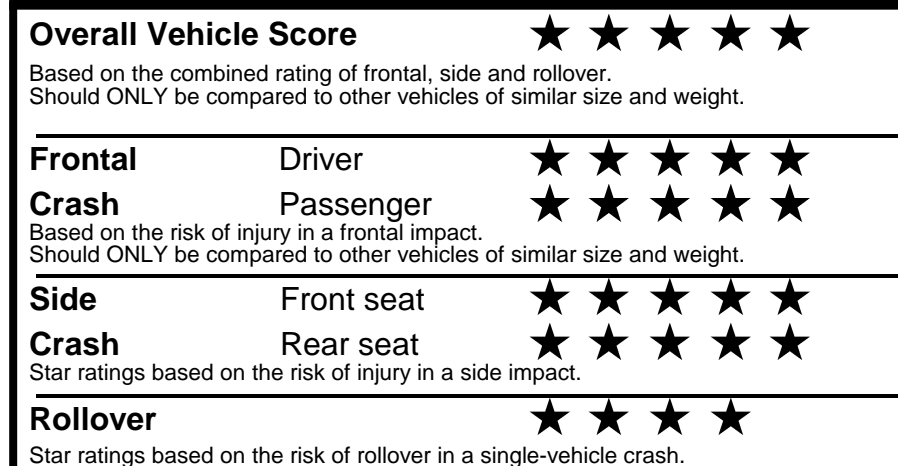

GOVERNMENT 5-STAR SAFETY RATINGS

PARTS CONTENT INFORMATION

FOR VEHICLES IN THIS CAR LINE U.S./CANADIAN PARTS CONTENT: 55 %

MAJOR SOURCES OF FOREIGN PARTS: KOREA: 30%

NOTE: PARTS CONTENT DOES NOT INCLUDE FINAL ASSEMBLY, DISTRIBUTION, OR OTHER NON-PARTS COSTS.

Star ratings range from 1 to 5 stars (★★★★★) with 5 being the highest.
Source: National Highway Traffic Safety Administration (NHTSA).
www.safercar.gov or 1-888-327-4236

FOR THIS VEHICLE FINAL ASSEMBLY POINT: WEST POINT, GA, USA

COUNTRY OF ORIGIN ENGINE (MOTOR): USA
TRANSMISSION: USA

*Additional terms and conditions apply.
**Kia Connect may be currently unavailable for some Model Year 2022 and newer vehicles sold or purchased in Massachusetts; please see owners.kia.com for more information.
NOTE: When you purchase this vehicle, Kia America, Inc. collects personal information you provide to the dealership. For information on our collection and use of personal information and your rights, please see our Privacy Policy on www.kia.com.

Manufacturer's suggested retail price includes Manufacturer's recommended pre-delivery service. License and title fees, state and local taxes and other dealer installed options and accessories are not included in the manufacturer's suggested retail price.