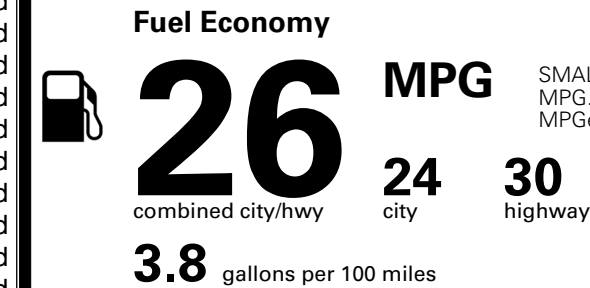

\$ 33,810.00

INLAND FREIGHT AND HANDLING

\$ 1,495.00

TOTAL MANUFACTURER'S SUGGESTED RETAIL PRICE ▶

\$ 35,305.00

*Additional terms and conditions apply.

**Kia Connect may be currently unavailable for some Model Year 2022 and newer vehicles sold or purchased in Massachusetts; please see owners.kia.com for more information.

TOTAL ADDITIONAL WEIGHT: 2.0

EPA DOT Fuel Economy and Environment

SMALL SUVs range from 14 to 138 MPG. The best vehicle rates 146 MPGe.

Gasoline Vehicle

You spend \$1,000 more in fuel costs over 5 years compared to the average new vehicle.