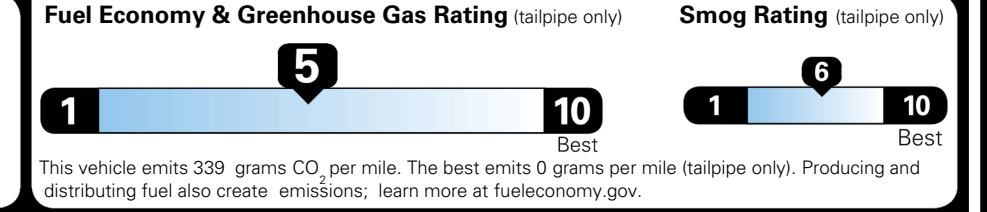

TOTAL ADDITIONAL WEIGHT: 2.0

EPA DOT Fuel Economy and Environment

Gasoline Vehicle

You spend \$1,000 more in fuel costs over 5 years compared to the average new vehicle.

Annual fuel cost \$1,900

Actual results will vary for many reasons, including driving conditions and how you drive and maintain your vehicle. The average new vehicle gets 29 MPG and costs \$8,500 to fuel over 5 years. Cost estimates are based on 15,000 miles per year at \$ 3.30 per gallon. MPGe is miles per gasoline gallon equivalent. Vehicle emissions are a significant cause of climate change and smog.