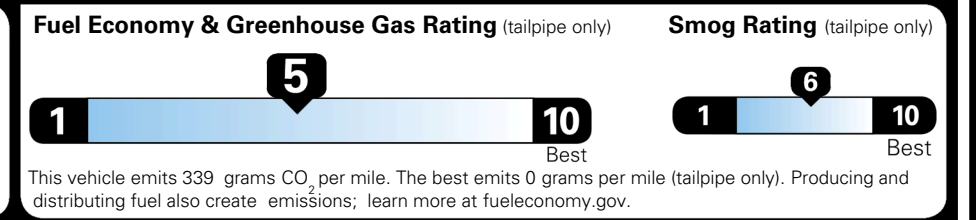

TOTAL ADDITIONAL WEIGHT: 8.4

EPA DOT Fuel Economy and Environment

Gasoline Vehicle

You spend \$1,000 more in fuel costs over 5 years compared to the average new vehicle.

Annual fuel cost \$1,900

Actual results will vary for many reasons, including driving conditions and how you drive and maintain your vehicle. The average new vehicle gets 29 MPG and costs \$8,500 to fuel over 5 years. Cost estimates are based on 15,000 miles per year at \$ 3.30 per gallon. MPGe is miles per gasoline gallon equivalent. Vehicle emissions are a significant cause of climate change and smog.