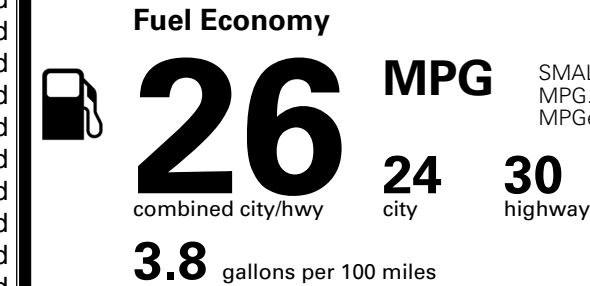

TOTAL MANUFACTURER'S SUGGESTED RETAIL PRICE ▶

\$ 35,085.00

TOTAL ADDITIONAL WEIGHT: 6.6

*Additional terms and conditions apply.

**Kia Connect may be currently unavailable for some Model Year 2022 and newer vehicles sold or purchased in Massachusetts; please see owners.kia.com for more information.

EPA DOT Fuel Economy and Environment

SMALL SUVs range from 14 to 125 MPG. The best vehicle rates 146 MPGe.

You spend \$1,000 more in fuel costs over 5 years compared to the average new vehicle.

Annual fuel cost \$1,900