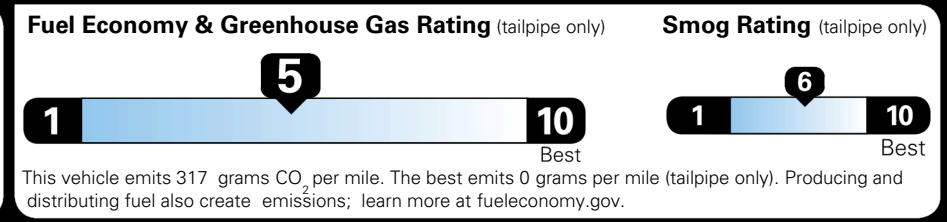

EPA DOT Fuel Economy and Environment

SMALL SUVs range from 14 to 138 MPG. The best vehicle rates 146 MPGe.

You spend \$250 more in fuel costs over 5 years compared to the average new vehicle.

Annual fuel cost \$1,750