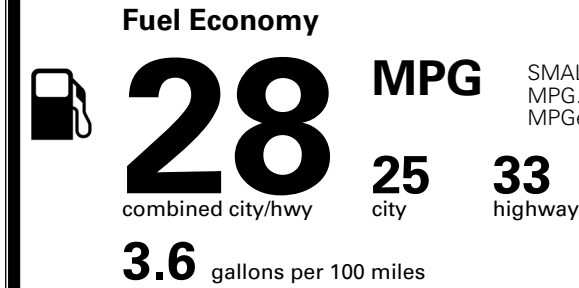

EPA DOT Fuel Economy and Environment

SMALL SUVs range from 14 to 138 MPG. The best vehicle rates 146 MPGe.

You spend \$250 more in fuel costs over 5 years compared to the average new vehicle.

Annual fuel cost \$1,750