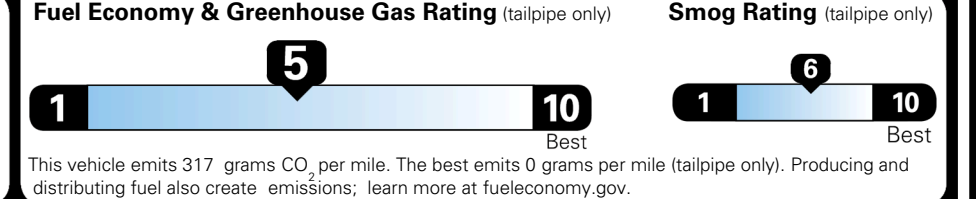

TOTAL ADDITIONAL WEIGHT: 2.0

EPA DOT Fuel Economy and Environment

Gasoline Vehicle

You spend \$250 more in fuel costs over 5 years compared to the average new vehicle.

Annual fuel cost \$1,750

Actual results will vary for many reasons, including driving conditions and how you drive and maintain your vehicle. The average new vehicle gets 29 MPG and costs \$8,500 to fuel over 5 years. Cost estimates are based on 15,000 miles per year at \$ 3.30 per gallon. MPGe is miles per gasoline gallon equivalent. Vehicle emissions are a significant cause of climate change and smog.