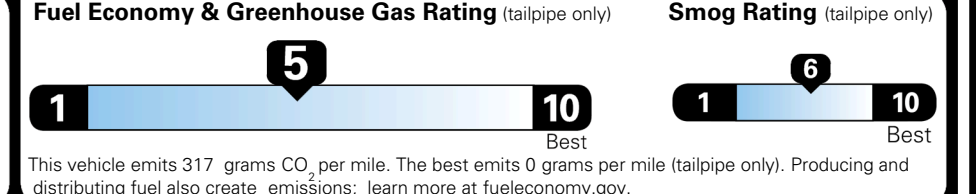

Actual results will vary for many reasons, including driving conditions and how you drive and maintain your vehicle. The average new vehicle gets 29 MPG and costs $8,500 to fuel over 5 years. Cost estimates are based on 15,000 miles per year at $ 3.30 per gallon. MPGe is miles per gasoline gallon equivalent. Vehicle emissions are a significant cause of climate change and smog.

fueleconomy.gov
Calculate personalized estimates and compare vehicles

Smartphone QR Code