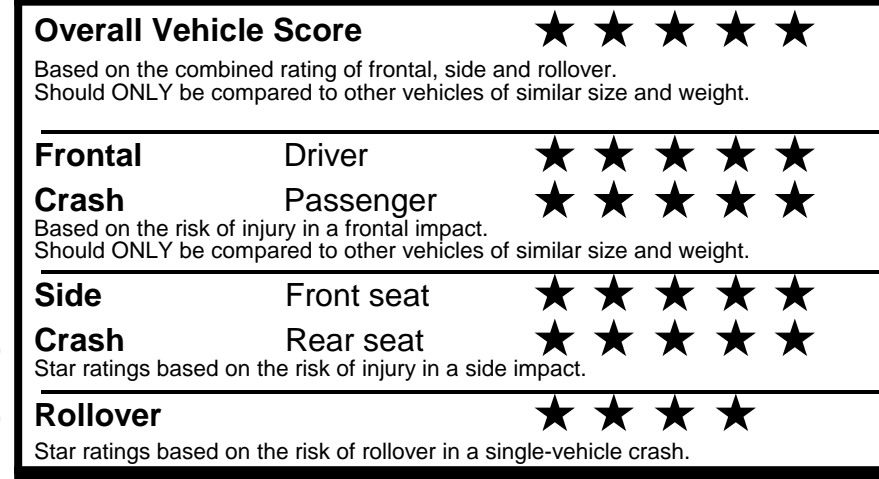

fueleconomy.gov
 Calculate personalized estimates and compare vehicles

Smartphone QR Code

GOVERNMENT 5-STAR SAFETY RATINGS

PARTS CONTENT INFORMATION

FOR VEHICLES IN THIS CAR LINE U.S./CANADIAN PARTS CONTENT: 55 %