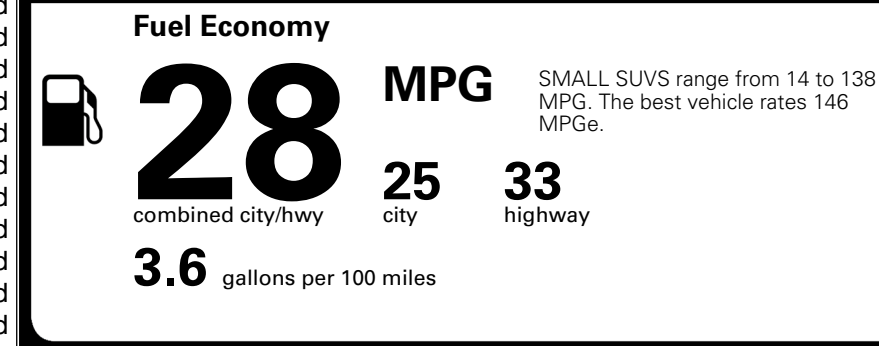

EPA DOT Fuel Economy and Environment

Gasoline Vehicle

You spend $250 more in fuel costs over 5 years compared to the average new vehicle.

Annual fuel cost $1,750