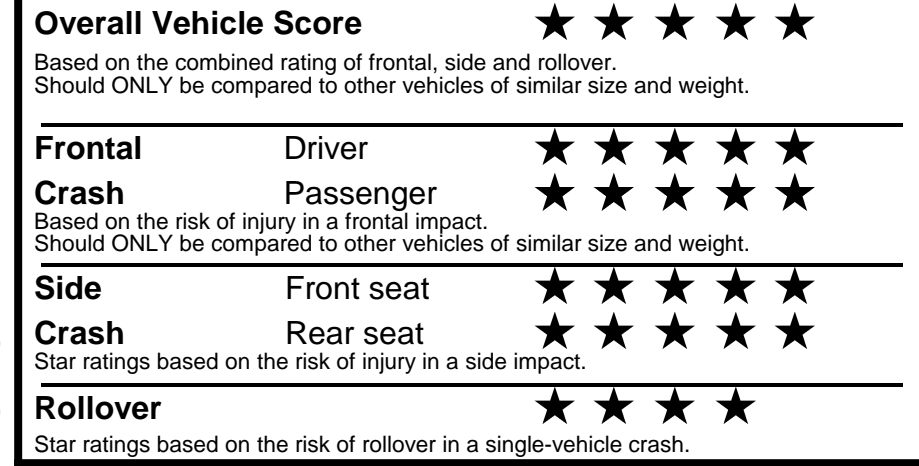

fueleconomy.gov
 Calculate personalized estimates and compare vehicles

Smartphone QR Code

GOVERNMENT 5-STAR SAFETY RATINGS

PARTS CONTENT INFORMATION

FOR VEHICLES IN THIS CAR LINE U.S./CANADIAN PARTS CONTENT: 55 %