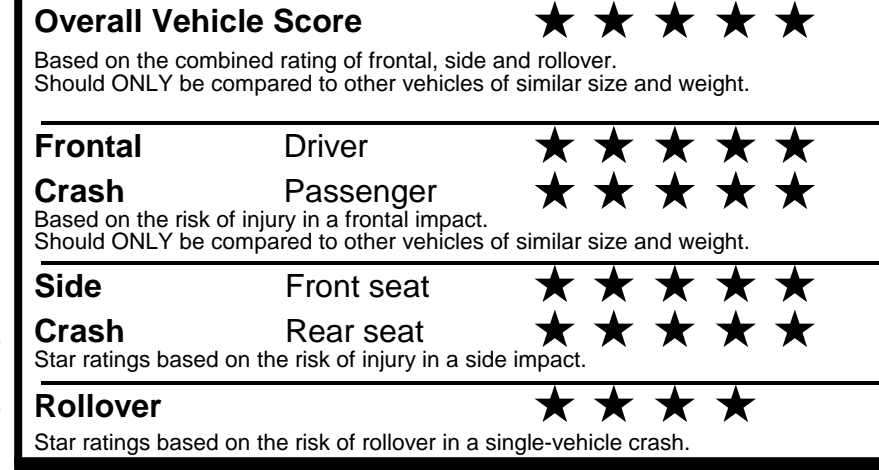

fueleconomy.gov
 Calculate personalized estimates and compare vehicles

Smartphone QR Code

GOVERNMENT 5-STAR SAFETY RATINGS

PARTS CONTENT INFORMATION

FOR VEHICLES IN THIS CAR LINE U.S./CANADIAN PARTS CONTENT: 55 %