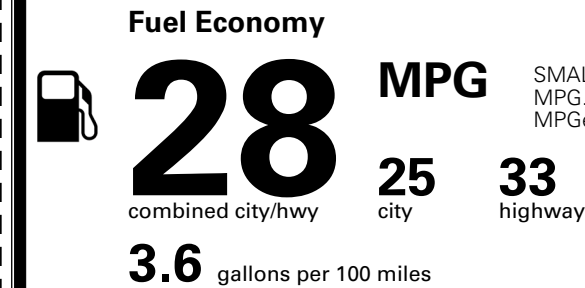

MSRP INCLUDING OPTIONS \$ 32,505.00

INLAND FREIGHT AND HANDLING \$ 1,495.00

TOTAL MANUFACTURER'S SUGGESTED RETAIL PRICE ▶

\$ 34,000.00

TOTAL ADDITIONAL WEIGHT: 2.0

*Additional terms and conditions apply.

**Kia Connect may be currently unavailable for some Model Year 2022 and newer vehicles sold or purchased in Massachusetts; please see owners.kia.com for more information.

EPA DOT Fuel Economy and Environment

SMALL SUVs range from 14 to 138 MPG. The best vehicle rates 146 MPGe.

Gasoline Vehicle

You spend **\$250** more in fuel costs over 5 years compared to the average new vehicle.