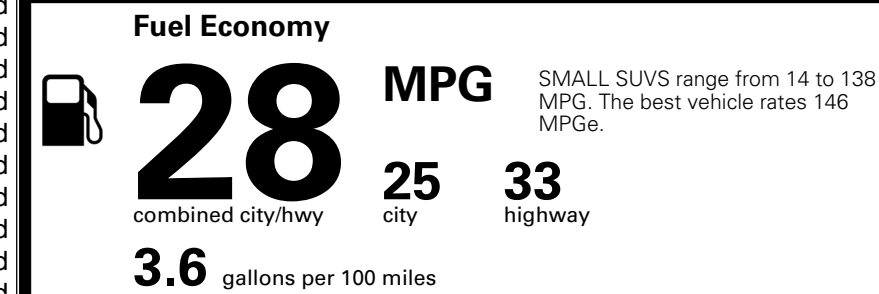

EPA DOT Fuel Economy and Environment

Gasoline Vehicle

You spend $250 more in fuel costs over 5 years compared to the average new vehicle.

Annual fuel cost $1,750