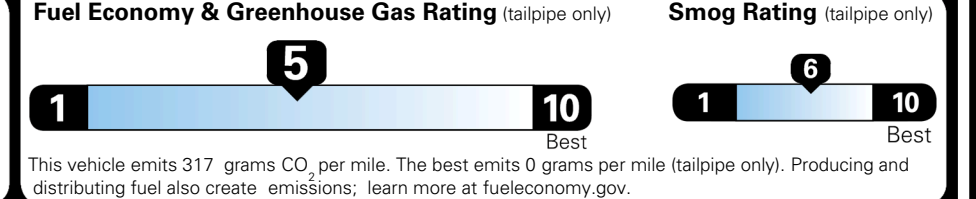

TOTAL ADDITIONAL WEIGHT: 7.2

EPA DOT Fuel Economy and Environment

Gasoline Vehicle

You spend \$250 more in fuel costs over 5 years compared to the average new vehicle.

Annual fuel cost \$1,750

Actual results will vary for many reasons, including driving conditions and how you drive and maintain your vehicle. The average new vehicle gets 29 MPG and costs \$8,500 to fuel over 5 years. Cost estimates are based on 15,000 miles per year at \$ 3.30 per gallon. MPGe is miles per gasoline gallon equivalent. Vehicle emissions are a significant cause of climate change and smog.