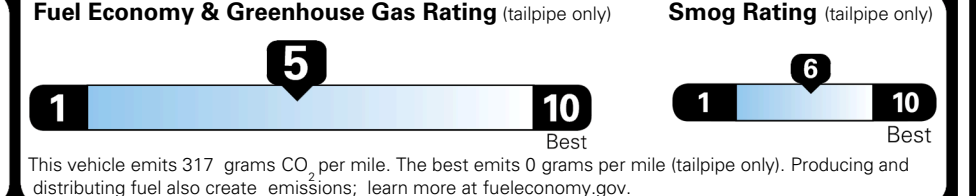

TOTAL ADDITIONAL WEIGHT: 2.0

EPA DOT Fuel Economy and Environment

Gasoline Vehicle

You spend \$250 more in fuel costs over 5 years compared to the average new vehicle.

Annual fuel cost \$1,750

Actual results will vary for many reasons, including driving conditions and how you drive and maintain your vehicle. The average new vehicle gets 29 MPG and costs \$8,500 to fuel over 5 years. Cost estimates are based on 15,000 miles per year at \$ 3.30 per gallon. MPGe is miles per gasoline gallon equivalent. Vehicle emissions are a significant cause of climate change and smog.