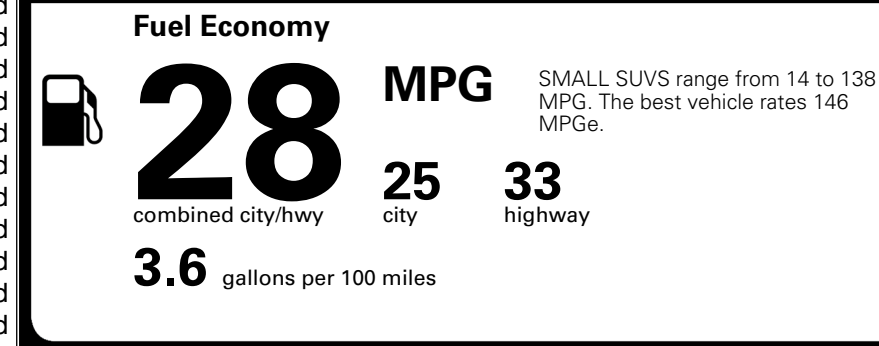

TOTAL ADDITIONAL WEIGHT: 2.0

EPA DOT Fuel Economy and Environment

Gasoline Vehicle

You spend \$250 more in fuel costs over 5 years compared to the average new vehicle.

Annual fuel cost \$1,750

Actual results will vary for many reasons, including driving conditions and how you drive and maintain your vehicle. The average new vehicle gets 29 MPG and costs \$8,500 to fuel over 5 years. Cost estimates are based on 15,000 miles per year at \$ 3.30 per gallon. MPGe is miles per gasoline gallon equivalent. Vehicle emissions are a significant cause of climate change and smog.