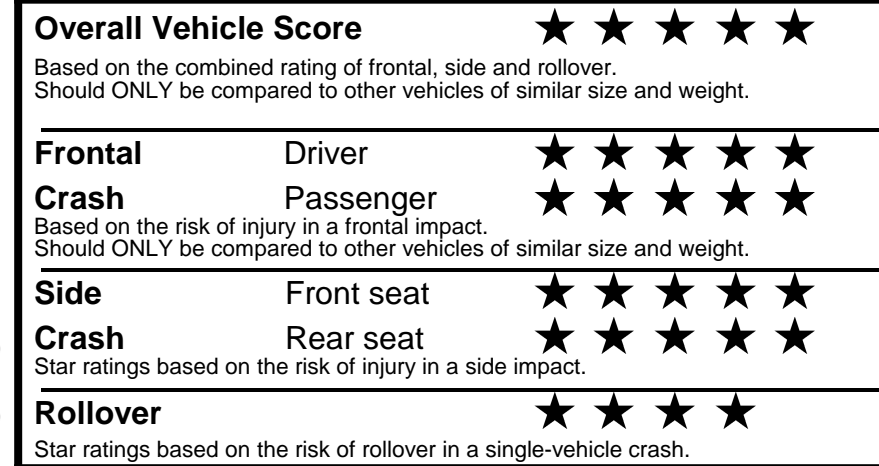

GOVERNMENT 5-STAR SAFETY RATINGS

PARTS CONTENT INFORMATION

FOR VEHICLES IN THIS CAR LINE U.S./CANADIAN PARTS CONTENT: 55 %

MAJOR SOURCES OF FOREIGN PARTS: KOREA: 30%

NOTE: PARTS CONTENT DOES NOT INCLUDE FINAL ASSEMBLY, DISTRIBUTION, OR OTHER NON-PARTS COSTS.

Star ratings range from 1 to 5 stars (★★★★★) with 5 being the highest. Source: National Highway Traffic Safety Administration (NHTSA). www.safercar.gov or 1-888-327-4236

FOR THIS VEHICLE FINAL ASSEMBLY POINT: WEST POINT, GA, USA

COUNTRY OF ORIGIN ENGINE (MOTOR): USA

TRANSMISSION: USA

Manufacturer's suggested retail price includes Manufacturer's recommended pre-delivery service. License and title fees, state and local taxes and other dealer installed options and accessories are not included in the manufacturer's suggested retail price.