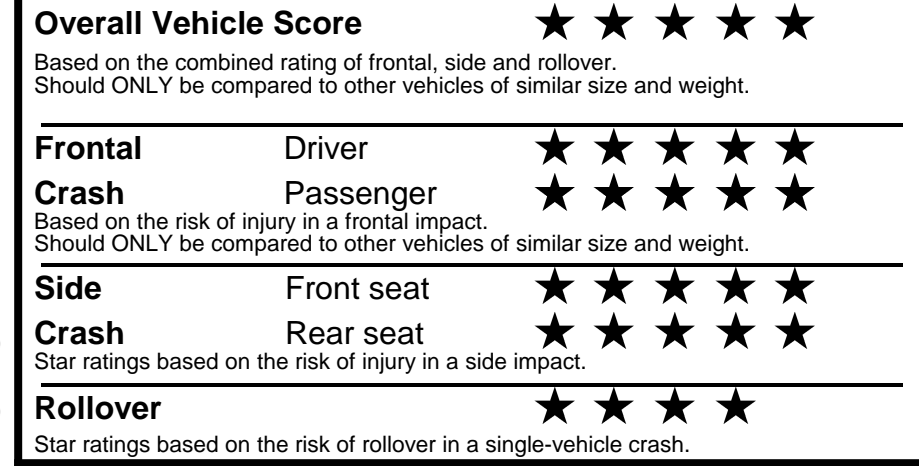

GOVERNMENT 5-STAR SAFETY RATINGS

PARTS CONTENT INFORMATION

FOR VEHICLES IN THIS CAR LINE U.S./CANADIAN PARTS CONTENT: 55 %

MAJOR SOURCES OF FOREIGN PARTS: KOREA: 30%

NOTE: PARTS CONTENT DOES NOT INCLUDE FINAL ASSEMBLY, DISTRIBUTION, OR OTHER NON-PARTS COSTS.

Star ratings range from 1 to 5 stars (★★★★★) with 5 being the highest. Source: National Highway Traffic Safety Administration (NHTSA). www.safercar.gov or 1-888-327-4236

FOR THIS VEHICLE FINAL ASSEMBLY POINT: WEST POINT, GA, USA

Manufacturer's suggested retail price includes Manufacturer's recommended pre-delivery service. License and title fees, state and local taxes and other dealer installed options and accessories are not included in the manufacturer's suggested retail price.

COUNTRY OF ORIGIN ENGINE (MOTOR): USA

TRANSMISSION: USA