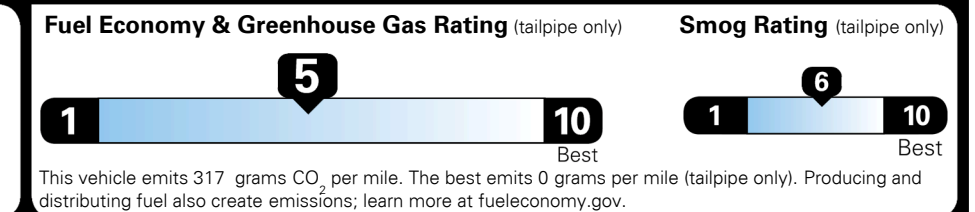

TOTAL ADDITIONAL WEIGHT: 1.2

EPA DOT Fuel Economy and Environment

Gasoline Vehicle

You spend \$250 more in fuel costs over 5 years compared to the average new vehicle.

Annual fuel cost \$1,750

Actual results will vary for many reasons, including driving conditions and how you drive and maintain your vehicle. The average new vehicle gets 29 MPG and costs \$8,500 to fuel over 5 years. Cost estimates are based on 15,000 miles per year at \$ 3.30 per gallon. MPGe is miles per gasoline gallon equivalent. Vehicle emissions are a significant cause of climate change and smog.