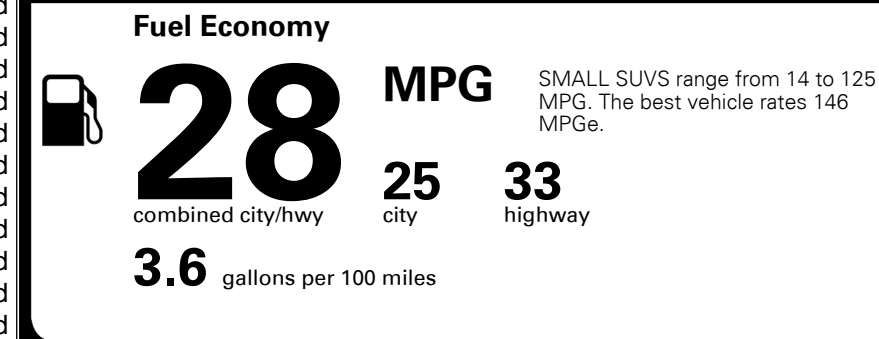

EPA DOT Fuel Economy and Environment