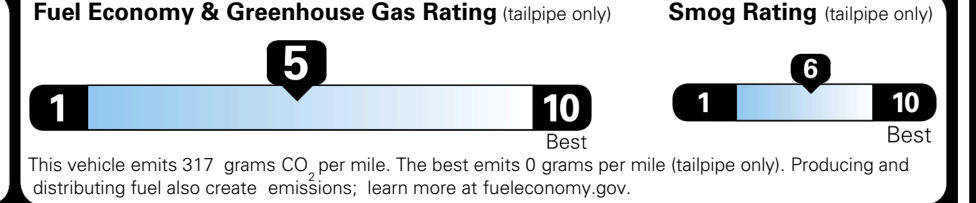

EPA DOT Fuel Economy and Environment

Gasoline Vehicle

You spend \$250 more in fuel costs over 5 years compared to the average new vehicle.

Annual fuel cost \$1,750

Actual results will vary for many reasons, including driving conditions and how you drive and maintain your vehicle. The average new vehicle gets 29 MPG and costs \$8,500 to fuel over 5 years. Cost estimates are based on 15,000 miles per year at \$ 3.30 per gallon. MPGe is miles per gasoline gallon equivalent. Vehicle emissions are a significant cause of climate change and smog.