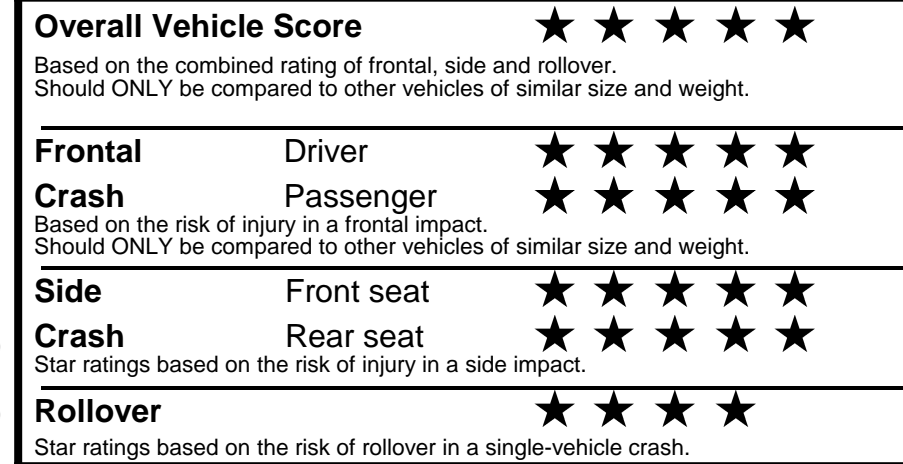

fueleconomy.gov

Calculate personalized estimates and compare vehicles

GOVERNMENT 5-STAR SAFETY RATINGS

Star ratings range from 1 to 5 stars (★★★★★) with 5 being the highest.
 Source: National Highway Traffic Safety Administration (NHTSA).
www.safercar.gov or 1-888-327-4236