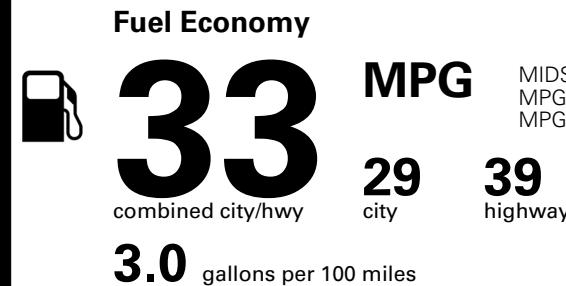

\$395.00
 \$350.00
 \$45.00

MSRP INCLUDING OPTIONS

\$ 24,180.00

INLAND FREIGHT AND HANDLING

\$ 1,245.00

TOTAL MANUFACTURER'S SUGGESTED RETAIL PRICE ▶

\$ 25,425.00

*Additional terms and conditions apply.
 **Kia Connect may be currently unavailable for some Model Year 2022 and newer vehicles sold or purchased in Massachusetts; please see owners.kia.com for more information.
 NOTE: When you purchase this vehicle, Kia America, Inc. collects personal information you provide to the dealership. For information on our collection and use of personal information and your rights, please see our Privacy Policy on www.kia.com.

TOTAL ADDITIONAL WEIGHT: 2.0

EPA DOT Fuel Economy and Environment

Gasoline Vehicle

MIDSIZE CARS range from 15 to 139 MPG. The best vehicle rates 146 MPGe.

You save \$1,000
 in fuel costs over 5 years compared to the average new vehicle.