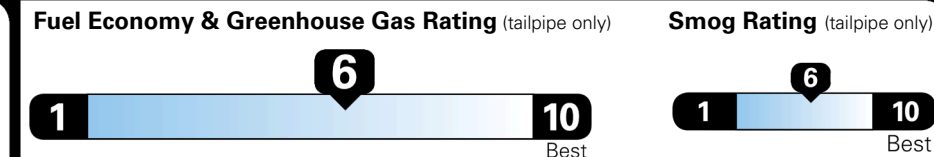

This vehicle emits 269 grams CO₂ per mile. The best emits 0 grams per mile (tailpipe only). Producing and distributing fuel also create emissions; learn more at fueleconomy.gov.

Actual results will vary for many reasons, including driving conditions and how you drive and maintain your vehicle. The average new vehicle gets 29 MPG and costs $8,500 to fuel over 5 years. Cost estimates are based on 15,000 miles per year at $ 3.30 per gallon. MPGe is miles per gasoline gallon equivalent. Vehicle emissions are a significant cause of climate change and smog.

fueleconomy.gov

Calculate personalized estimates and compare vehicles

GOVERNMENT 5-STAR SAFETY RATINGS

Overall Vehicle Score ★★★★★

Based on the combined rating of frontal, side and rollover. Should ONLY be compared to other vehicles of similar size and weight.

Frontal Crash Driver ★★★★★

Frontal Crash Passenger ★★★★★

Based on the risk of injury in a frontal impact. Should ONLY be compared to other vehicles of similar size and weight.

Side Crash Front seat ★★★★★

Side Crash Rear seat ★★★★★

Star ratings based on the risk of injury in a side impact.

Rollover ★★★★★

Star ratings based on the risk of rollover in a single-vehicle crash.

Star ratings range from 1 to 5 stars (★★★★★) with 5 being the highest.

Source: National Highway Traffic Safety Administration (NHTSA).

www.safercar.gov or 1-888-327-4236

Manufacturer's suggested retail price includes Manufacturer's recommended pre-delivery service. License and title fees, state and local taxes and other dealer installed options and accessories are not included in the manufacturer's suggested retail price.

PARTS CONTENT INFORMATION

FOR VEHICLES IN THIS CAR LINE U.S./CANADIAN PARTS CONTENT: 20 %

MAJOR SOURCES OF FOREIGN PARTS:
MEXICO: 45%
KOREA: 30%

NOTE: PARTS CONTENT DOES NOT INCLUDE FINAL ASSEMBLY, DISTRIBUTION, OR OTHER NON-PARTS COSTS.

FOR THIS VEHICLE FINAL ASSEMBLY POINT: PESQUERIA, NL, MEXICO

COUNTRY OF ORIGIN ENGINE (MOTOR):

USA

TRANSMISSION:
MEXICO