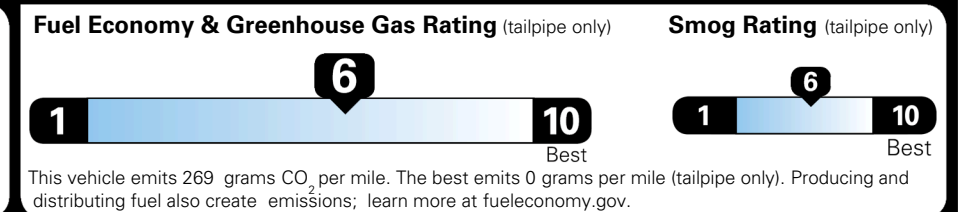

Included
 Included
 Included
 Included
 Included
 Included

ADDITIONAL INSTALLED EQUIPMENT:
 (In addition to or in place of standard features)
 Snow White Pearl Paint

\$395.00

MSRP INCLUDING OPTIONS \$ 23,685.00

INLAND FREIGHT AND HANDLING \$ 1,195.00

TOTAL MANUFACTURER'S SUGGESTED RETAIL PRICE ▶ \$ 24,880.00

TOTAL ADDITIONAL WEIGHT:

*Additional terms and conditions apply.
 **Kia Connect may be currently unavailable for some Model Year 2022 and newer vehicles sold or purchased in Massachusetts; please see owners.kia.com for more information.
 NOTE: When you purchase this vehicle, Kia America, Inc. collects personal information you provide to the dealership. For information on our collection and use of personal information and your rights, please see our Privacy Policy on www.kia.com.

EPA DOT Fuel Economy and Environment

Gasoline Vehicle

You save \$1,000
 in fuel costs over 5 years compared to the average new vehicle.

Annual fuel cost \$1,500

Actual results will vary for many reasons, including driving conditions and how you drive and maintain your vehicle. The average new vehicle gets 29 MPG and costs \$8,500 to fuel over 5 years. Cost estimates are based on 15,000 miles per year at \$ 3.30 per gallon. MPGe is miles per gasoline gallon equivalent. Vehicle emissions are a significant cause of climate change and smog.