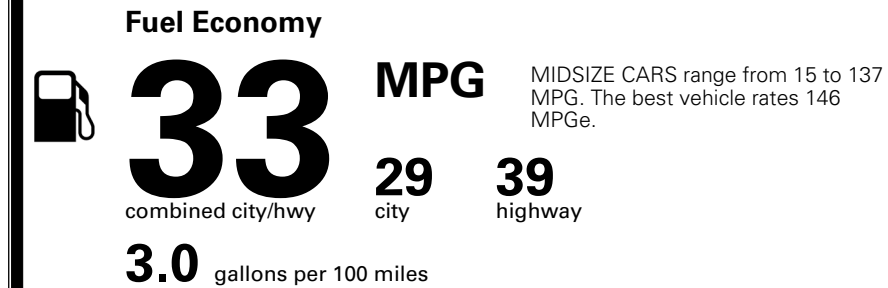

INLAND FREIGHT AND HANDLING \$ 1,195.00

TOTAL MANUFACTURER'S SUGGESTED RETAIL PRICE ▶ \$ 24,880.00

TOTAL ADDITIONAL WEIGHT:

*Additional terms and conditions apply.
 **Kia Connect may be currently unavailable for some Model Year 2022 and newer vehicles sold or purchased in Massachusetts; please see owners.kia.com for more information.
 NOTE: When you purchase this vehicle, Kia America, Inc. collects personal information you provide to the dealership. For information on our collection and use of personal information and your rights, please see our Privacy Policy on www.kia.com.

EPA DOT Fuel Economy and Environment

Gasoline Vehicle

You save \$1,000
 in fuel costs over 5 years compared to the average new vehicle.

Annual fuel cost \$1,500

Actual results will vary for many reasons, including driving conditions and how you drive and maintain your vehicle. The average new vehicle gets 29 MPG and costs \$8,500 to fuel over 5 years. Cost estimates are based on 15,000 miles per year at \$ 3.30 per gallon. MPGe is miles per gasoline gallon equivalent. Vehicle emissions are a significant cause of climate change and smog.